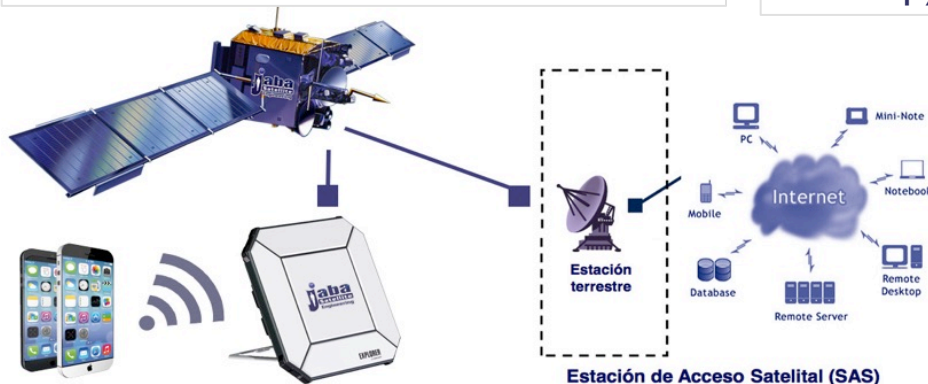

Energia: DC input range: 10.5-32VDC

Power consumption

- Standby / transmit: 0.8W / 14W (typical)
- During charging 38W (max.)
- Connector type 2.5mm EIAJ RC-5320-IV

AC/DC power supply

- Input: 100-240VAC, 47-63Hz, 50W
- Output: 19VDC

\$ 3750.00 USD

Precios + IVA

Estación de Acceso Satelital (SAS)

EXPLORER Connect App for IOS and Android: The App includes a SIP Softphone converting your Smart Device into a satellite phone, Terminal Access to control your BGAN and Pointing Assistance.