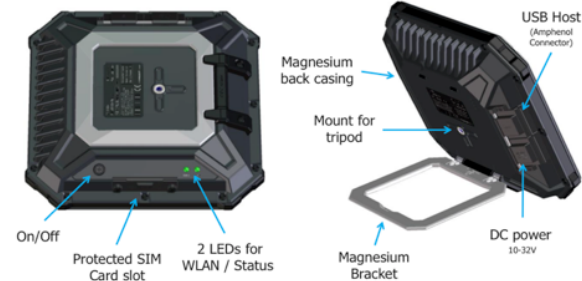

\$ 3750.00 USD

Precios + IVA

Estación de Acceso Satelital (SAS)

EXPLORER Connect App for IOS and Android: The App includes a SIP Softphone converting your Smart Device into a satellite phone, Terminal Access to control your BGAN and Pointing Assistance.